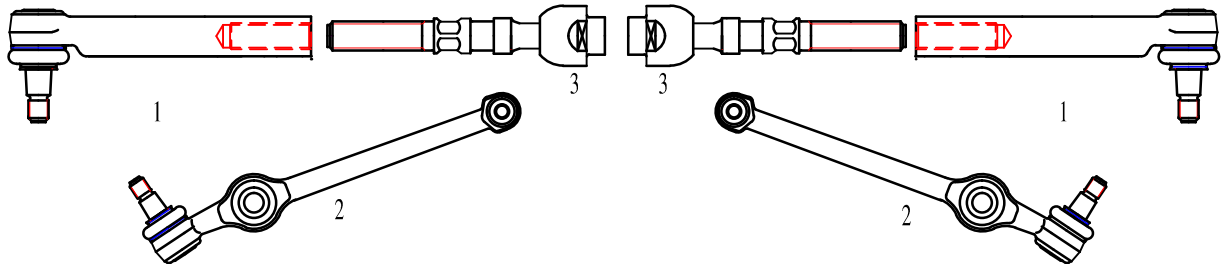

Pos.	Originalni broj Cross-Ref.-No. Original Nr. No. Original	FAD	-Br. -No. -Nr. -NO.				Napomena Remarks Bemerkungen Remarques
1	1615851	1234.20.00		☐ (L) ☒ (R)	☒ (Front) ☐ (Rear)	☐ (Up) ☐ (Down)	M14x1
2	4402360 4402361	1248.50.00		☐ (L) ☐ (R)	☒ (Front) ☐ (Rear)	☐ (Up) ☒ (Down)	ø10
3	46639548	1231.70.00		☐ (L) ☒ (R)	☒ (Front) ☐ (Rear)	☐ (Up) ☐ (Down)	M14x1